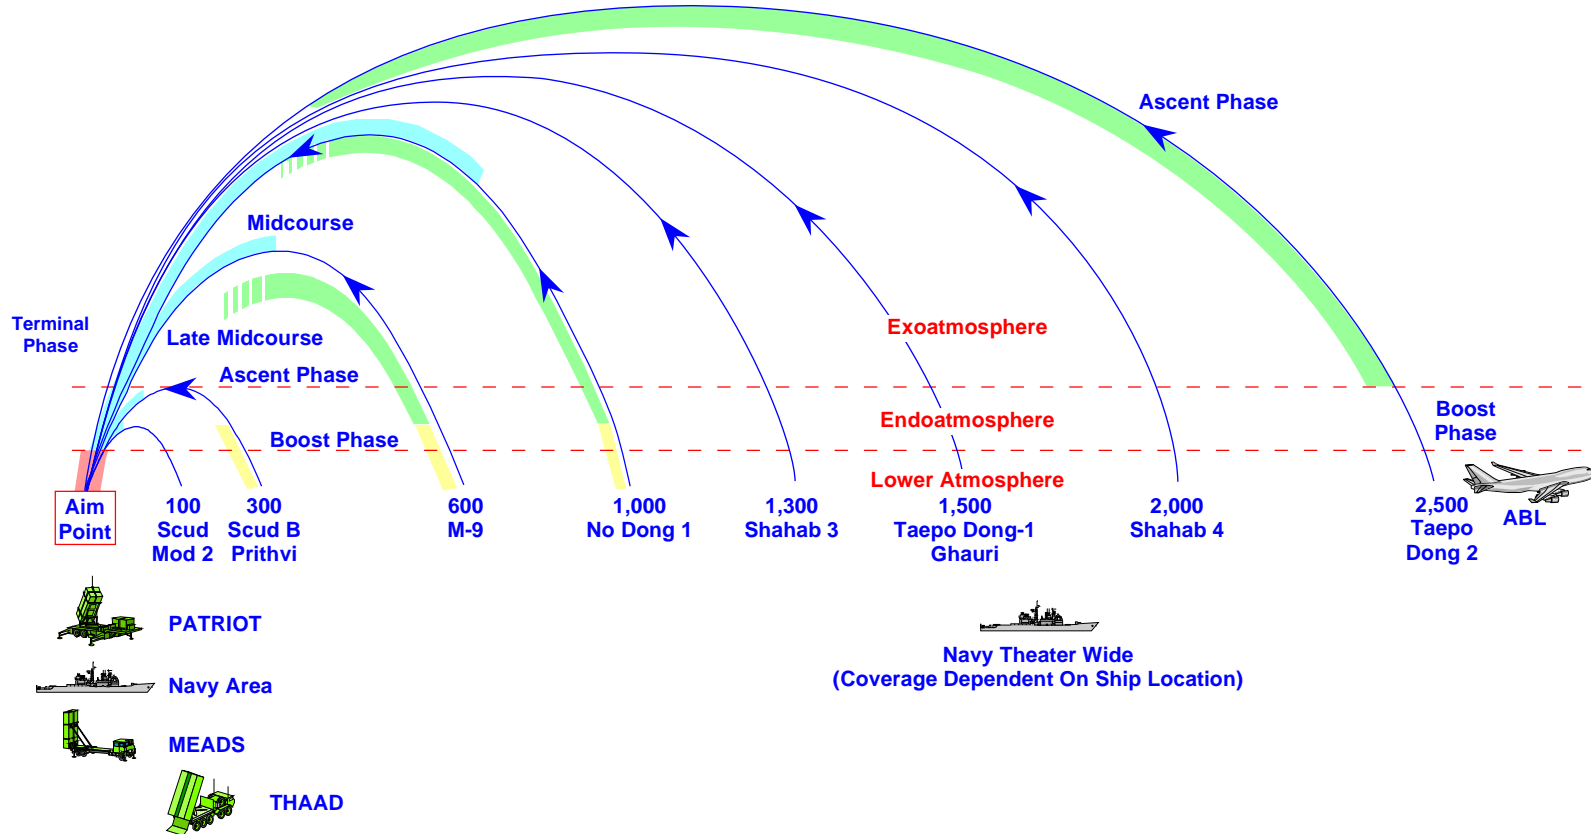

THEATER MISSILE DEFENSE

Lower Tier

- PAC-3
- Navy Area
- MEADS

Upper Tier

- THAAD (Endo / Exo)
- Navy Theater Wide (Exo Only)

Ascent Phase

- Navy Theater Wide (Exo Only)

Boost Phase

- Airborne Laser

LAYERED DEFENSE

TMD LOWER AND UPPER TIER IN THE FUTURE